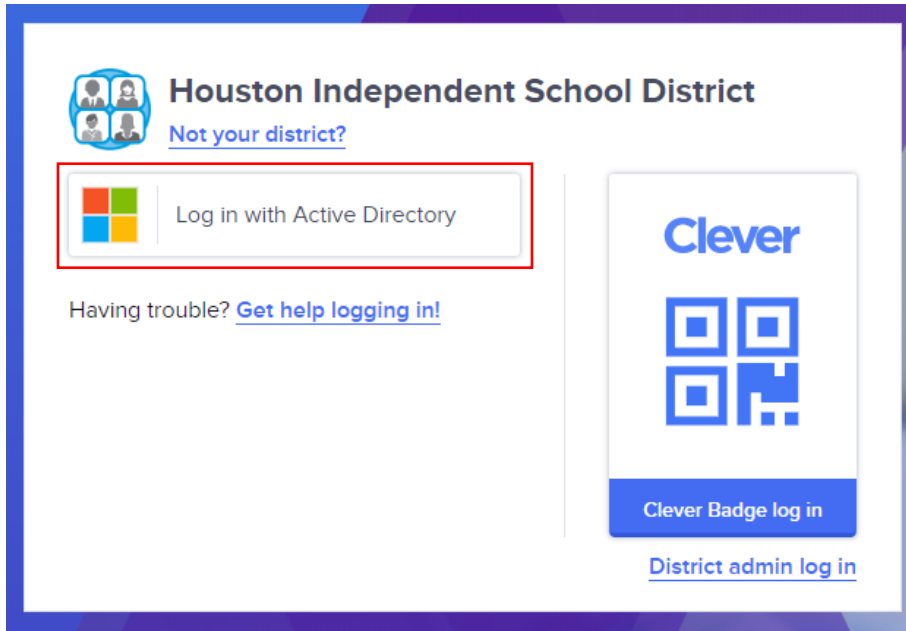

1. To access the Digital Resources page, go to www.clever.com/in/hisd or if you are re-directed to this website from the HUB.

- 2.
3. Click on “Log in with Active Directory”.

HISD Single Sign On Service